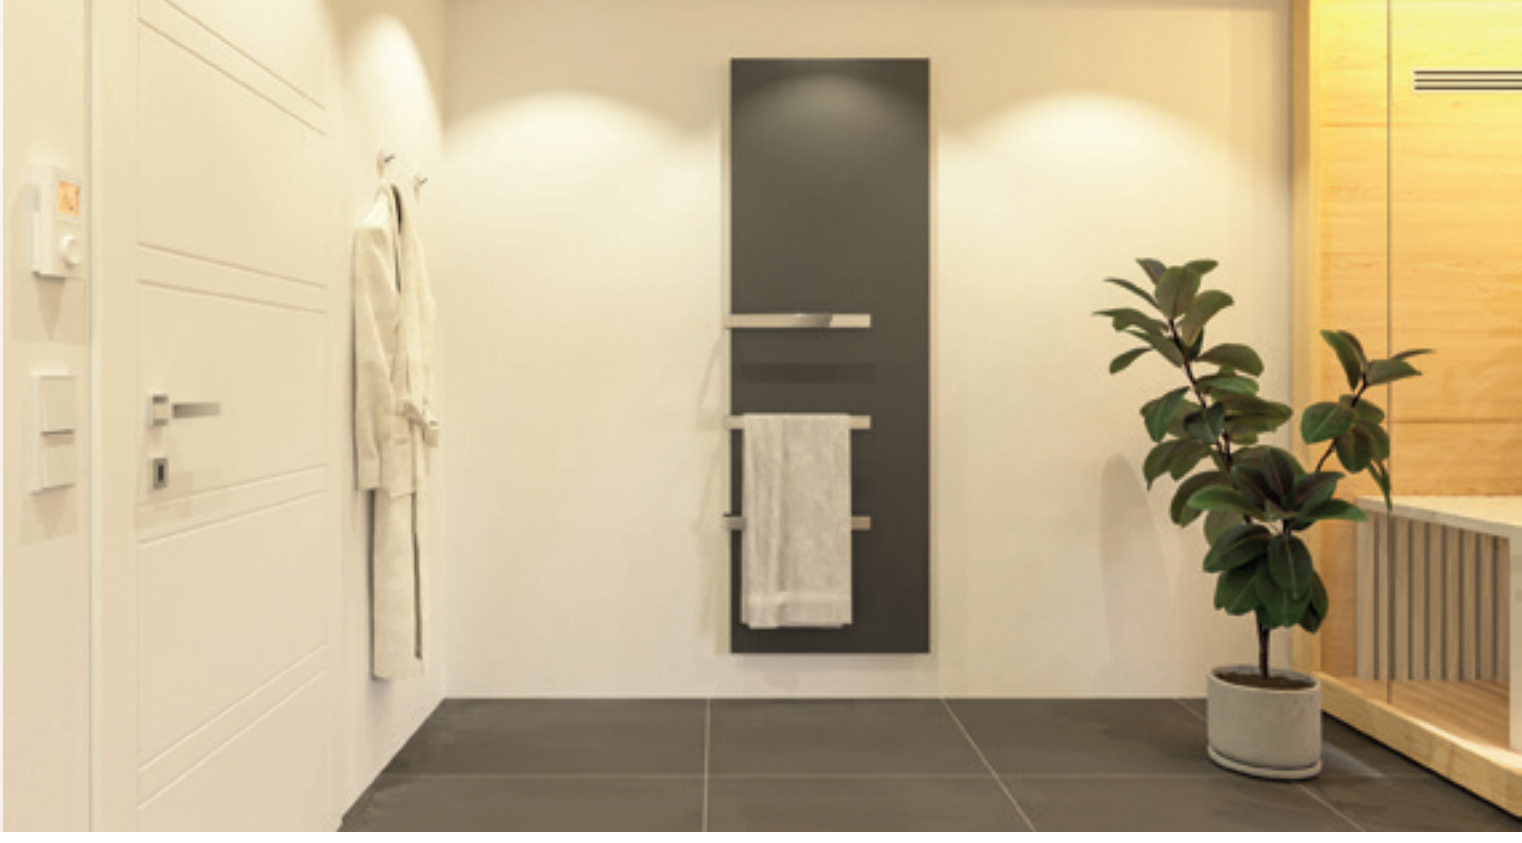

Bathroom heater Metal graphite black

Technical Data:

Front:	Metal, stove-enamelled
Model:	BP Metal
Colour:	Graphite black, RAL 7016
Surface:	Structure
Power supply:	1/N/PE 230 V
Frequency:	50 Hz
IP rating:	IP X4
Protection class:	I
Heating technology:	ESHC plus, dual heating system
Connection cable:	1850 mm, white
Schuko plug	Yes
Assembly:	Wall